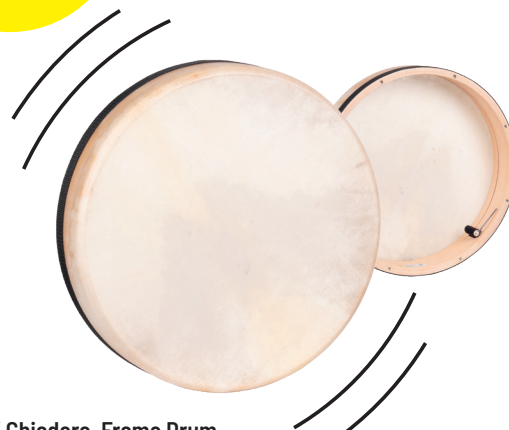

At first glance, it appears to be a classic frame drum made of multi-layered beech wood, but when played, it reveals its surprising feature—an integrated shaker sound that blends harmoniously with the warm, natural tone of the hand-selected goatskin. This creates a sound spectrum that combines depth, movement, and expression – ideal for solo performances, studio recordings, and live sets.

The drums are available in diameters of 40 cm and 25 cm. The hand-selected goatskins can be tuned using tuning screws integrated into the frame, allowing for the finest nuances in sound and volume.

RTS40SK Chiadero, Frame Drum

Artikelnummer: 1011027

EAN: 4260094116988

Frame: 7-ply Beech

Skin: goatskin

Measures: height approx. 8 cm,
Ø approx. 40 cm / 16"

Features: with 8 tuning screws, incl. tuning key,
shaker function

Drum with
shaker function
in frame

RTS25SK Chiadero, Frame Drum

Art. no.: 1011026

EAN: 4260094116971

Frame: 6-ply Beech

Skin: goatskin

Measures: height approx. 6,2 cm,
Ø approx. 25 cm / 10"

Features: with 8 tuning screws, incl. tuning key,
shaker function